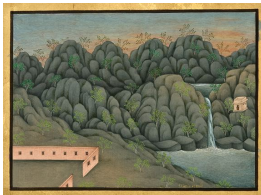

\$4,000

RAJA RAM SHARMA
Reservoir, 2009
hand ground mineral pigments with gum
arabic on paper
6 x 8 inches
13 1/2 x 15 inches framed
signed lower center
(RR5032)

\$4,000

JANE WILSON
Traveling Rain, 2008
watercolor on paper
5 x 7 inches
12 5/8 x 14 1/2 inches framed
signed upper right Jane Wilson, titled and
dated verso
(JW4039)