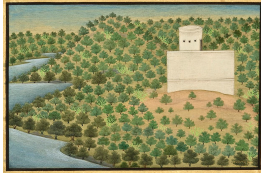

THE DRAWING ROOM

EMILY GOLDSTEIN & VICTORIA MUNROE

WINTER SALON

December 12, 2014 - February 28, 2015

RAJA RAM SHARMA
Building on a Lake, 2009
hand ground mineral pigments with gum
arabic on paper
6 x 8 inches
13 1/2 x 15 inches framed
signed lower right
(RR5033)

$4,000