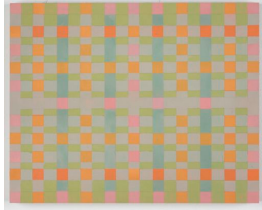

VINCENT LONGO
Yantra: Square Point, 2014
acrylic on wood
23 3/4 x 19 3/4 inches
signed and dated verso
(VL7287)

VINCENT LONGO
Lattice: Yellow Light 2, 2010
acrylic on wood
20 x 16 inches
signed and dated verso
(VL7133)

Office

VINCENT LONGO
Lattice: B/Y Brightness, 2008
acrylic on wood
24 x 24 inches
signed verso
(VL7289)

VINCENT LONGO
Lattice: 4 Tones, 2006
acrylic on wood
16 x 16 inches
signed and dated verso
(VL7135)

Hall

VINCENT LONGO
Strut, 2005
acrylic on wood
16 x 20 inches
signed, titled and dated verso
(VL7134)

VINCENT LONGO
Lattice: Span, 2006
acrylic on wood
16 x 20 inches
signed and dated verso
(VL7292)

VINCENT LONGO
Corner Point, 2014
acrylic on wood
8 x 10 inches
signed and dated verso
(VL7299)

VINCENT LONGO
Lateral Lattice, 2014
acrylic on wood
8 x 10 inches
signed and dated verso
(VL7300)

VINCENT LONGO
Vertical Blind, 2006
acrylic on wood
12 x 9 inches
signed and dated verso
(VL7126)

Window

VINCENT LONGO
Yellow Transparency, 2010
acrylic on wood
36 x 30 inches
signed and dated verso
(VL7293)