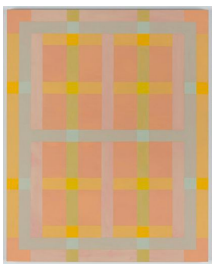

VINCENT LONGO
Orange: Lozenge, 2000
acrylic on wood
24 x 18 inches
signed and dated verso
(VL7138)

VINCENT LONGO
Lattice: Blue Net, 2007
acrylic on wood
16 x 16 inches
signed, titled and dated verso
(VL7136)

VINCENT LONGO
Cover, 2006
acrylic on wood
9 x 12 inches
signed and dated verso
(VL7305)

VINCENT LONGO
Lattice Window, 2005
acrylic on wood
12 x 9 inches
signed and dated verso
(VL7123)

VINCENT LONGO
4 Site, 2013
acrylic on wood
14 x 11 inches
signed and dated verso
(VL7297)

VINCENT LONGO
Plane Crossing, 2010
acrylic on wood
36 x 30 inches
signed and dated verso
(VL7294)

VINCENT LONGO
Casement, 2006
acrylic on wood
12 x 9 inches
signed and dated verso
(VL7298)

VINCENT LONGO
Light/Sign, 2014
acrylic on wood
23 3/4 x 19 3/4 inches
signed and dated verso
(VL7284)

VINCENT LONGO
Lattice: Center Dark, 2008
acrylic on canvas
60 x 48 inches
signed and dated verso
(VL7303)

VINCENT LONGO
Of Light/Space, 2006
acrylic on wood
20 x 16 inches
signed and dated verso
(VL7290)