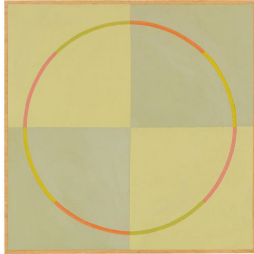

THE DRAWING ROOM

EMILY GOLDSTEIN & VICTORIA MUNROE

VINCENT LONGO

paintings

March 14 - April 27, 2015

VINCENT LONGO
4 Squares 8 Arcs, 2006
acrylic on wood
9 x 9 inches
signed and dated verso
(VL7125)

VINCENT LONGO
YG Planets with Circle, 2006
acrylic on wood
12 x 9 inches
signed and dated verso
(VL7127)

VINCENT LONGO
Orange: Lozenge, 2000
acrylic on wood
24 x 18 inches
signed and dated verso
(VL7138)

VINCENT LONGO
Lattice: Blue Net, 2007
acrylic on wood
16 x 16 inches
signed, titled and dated verso
(VL7136)