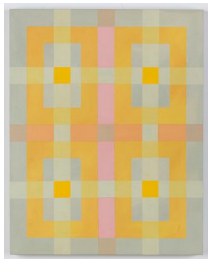

THE DRAWING ROOM

EMILY GOLDSTEIN & VICTORIA MUNROE

VINCENT LONGO

paintings

March 14 - April 27, 2015

VINCENT LONGO
4 Squares 8 Arcs, 2006
acrylic on wood
9 x 9 inches
signed and dated verso
(VL7125)

VINCENT LONGO
YG Planets with Circle, 2006
acrylic on wood
12 x 9 inches
signed and dated verso
(VL7127)

VINCENT LONGO
Orange: Lozenge, 2000
acrylic on wood
24 x 18 inches
signed and dated verso
(VL7138)

VINCENT LONGO
Lattice: Blue Net, 2007
acrylic on wood
16 x 16 inches
signed, titled and dated verso
(VL7136)

VINCENT LONGO
Cover, 2006
acrylic on wood
9 x 12 inches
signed and dated verso
(VL7305)

VINCENT LONGO
Lattice Window, 2005
acrylic on wood
12 x 9 inches
signed and dated verso
(VL7123)

VINCENT LONGO
4 Site, 2013
acrylic on wood
14 x 11 inches
signed and dated verso
(VL7297)