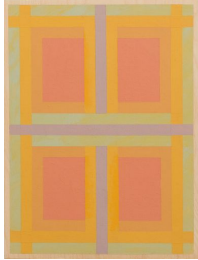

THE DRAWING ROOM

EMILY GOLDSTEIN & VICTORIA MUNROE

VINCENT LONGO

paintings

March 14 - April 27, 2015

VINCENT LONGO
4 Squares 8 Arcs, 2006
acrylic on wood
9 x 9 inches
signed and dated verso
(VL7125)

VINCENT LONGO
YG Planets with Circle, 2006
acrylic on wood
12 x 9 inches
signed and dated verso
(VL7127)

VINCENT LONGO
Orange: Lozenge, 2000
acrylic on wood
24 x 18 inches
signed and dated verso
(VL7138)

VINCENT LONGO
Lattice: Blue Net, 2007
acrylic on wood
16 x 16 inches
signed, titled and dated verso
(VL7136)