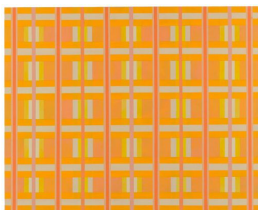

VINCENT LONGO
Strut, 2005
acrylic on wood
16 x 20 inches
signed, titled and dated verso
(VL7134)