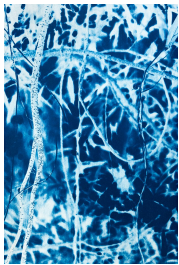

LAURIE LAMBRECHT
Swirling Vines Blue, 2015
archival pigment print on rag paper
34 1/2 x 24 inches unframed
35 1/2 x 25 1/4 inches framed
Variable Ed. 1/5
(LL7744.1)