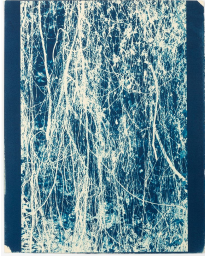

## LAURIE LAMBRECHT: Cyanotype

March 4 - April 10, 2016

Exhibition Checklist

LAURIE LAMBRECHT  
*Reverse Flow*, 2014  
cyanotype on rag paper  
14 3/8 x 11 1/8 inches  
16 1/2 x 12 1/4 inches framed  
Variable Ed. 3  
(LL7879.3)

LAURIE LAMBRECHT  
*Captiva Blue Light*, 2015  
archival pigment prints on rag paper  
34 1/2 x 24 inches unframed  
35 1/2 x 25 1/4 inches framed  
Variable Ed. 2/5  
signed, numbered verso  
(LL7855.2)

LAURIE LAMBRECHT  
*Loops*, 2014  
cyanotype on rag paper  
14 3/8 x 11 1/8 inches  
16 1/2 x 12 1/4 inches framed  
Variable Ed. 3  
(LL7881.3)

LAURIE LAMBRECHT  
*Lightning*, 2014  
cyanotype on rag paper  
14 3/8 x 11 1/8 inches  
16 1/2 x 12 1/4 inches framed  
Variable Ed. 3  
(LL7882.3)