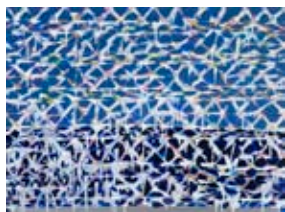

THE DRAWING ROOM

EMILY GOLDSTEIN & VICTORIA MUNROE

RICHMOND BURTON: THE HORIZON PAINTINGS

May 4 - June 4, 2007

Cerulean Blue/Indigo, 2006
oil on panel
18 x 24 inches
21 1/2 x 27 1/2 inches framed

Indigo/Cerulean Blue, 2006
oil on panel
18 x 24 inches
21 1/2 x 27 1/2 inches framed

*Rose/Turquoise
Ultramarine/Indigo, 2006*
oil on panel
18 x 24 inches
21 1/2 x 27 1/2 inches framed

*Yellow/Gold
Ultramarine/Indigo, 2006*
oil on panel
18 x 24 inches
21 1/2 x 27 1/2 inches framed

*Light Blues/
Green, 2006*
oil on panel
18 x 24 inches
21 1/2 x 27 1/2 inches framed

*Blues/White
Greens/White, 2006-07*
oil on panel
18 x 24 inches
21 1/2 x 27 1/2 inches framed

*White/Light Blue
Orange, 2006*
oil on panel
18 x 24 inches
21 1/2 x 27 1/2 inches framed

*Yellow/Peach
Yellow/Lavender, 2006-07*
oil on panel
18 x 24 inches
21 1/2 x 27 1/2 inches framed