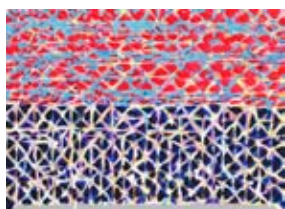

THE DRAWING ROOM

EMILY GOLDSTEIN & VICTORIA MUNROE

RICHMOND BURTON: THE HORIZON PAINTINGS

May 4 - June 4, 2007

Cerulean Blue/Indigo, 2006
oil on panel
18 x 24 inches
21 1/2 x 27 1/2 inches framed

Indigo/Cerulean Blue, 2006
oil on panel
18 x 24 inches
21 1/2 x 27 1/2 inches framed

*Rose/Turquoise
Ultramarine/Indigo, 2006*
oil on panel
18 x 24 inches
21 1/2 x 27 1/2 inches framed

*Yellow/Gold
Ultramarine/Indigo, 2006*
oil on panel
18 x 24 inches
21 1/2 x 27 1/2 inches framed

*Light Blues/
Green, 2006*
oil on panel
18 x 24 inches
21 1/2 x 27 1/2 inches framed

*Blues/White
Greens/White, 2006-07*
oil on panel
18 x 24 inches
21 1/2 x 27 1/2 inches framed

*White/Light Blue
Orange, 2006*
oil on panel
18 x 24 inches
21 1/2 x 27 1/2 inches framed

*Yellow/Peach
Yellow/Lavender, 2006-07*
oil on panel
18 x 24 inches
21 1/2 x 27 1/2 inches framed