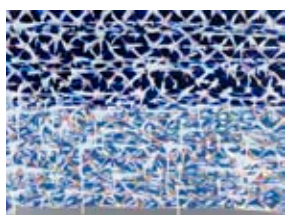

THE DRAWING ROOM

EMILY GOLDSTEIN & VICTORIA MUNROE

RICHMOND BURTON: THE HORIZON PAINTINGS

May 4 - June 4, 2007

Cerulean Blue/Indigo, 2006
oil on panel
18 x 24 inches
21 1/2 x 27 1/2 inches framed

Indigo/Cerulean Blue, 2006
oil on panel
18 x 24 inches
21 1/2 x 27 1/2 inches framed

*Rose/Turquoise
Ultramarine/Indigo, 2006*
oil on panel
18 x 24 inches
21 1/2 x 27 1/2 inches framed

*Yellow/Gold
Ultramarine/Indigo, 2006*
oil on panel
18 x 24 inches
21 1/2 x 27 1/2 inches framed

*Light Blues/
Green, 2006*
oil on panel
18 x 24 inches
21 1/2 x 27 1/2 inches framed

*Blues/White
Greens/White, 2006-07*
oil on panel
18 x 24 inches
21 1/2 x 27 1/2 inches framed

*White/Light Blue
Orange, 2006*
oil on panel
18 x 24 inches
21 1/2 x 27 1/2 inches framed

*Yellow/Peach
Yellow/Lavender, 2006-07*
oil on panel
18 x 24 inches
21 1/2 x 27 1/2 inches framed